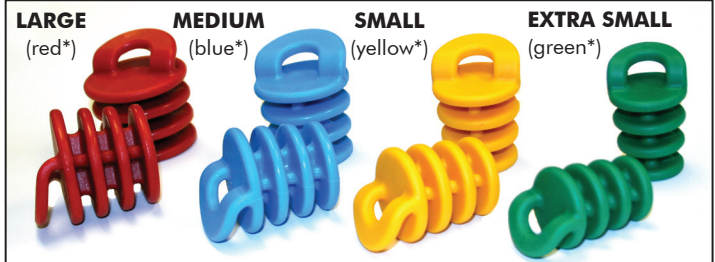

Above quantities are the individual scupper stoppers needed per boat.
** Should be smaller but this is the smallest size we have.

*Colors are not optional