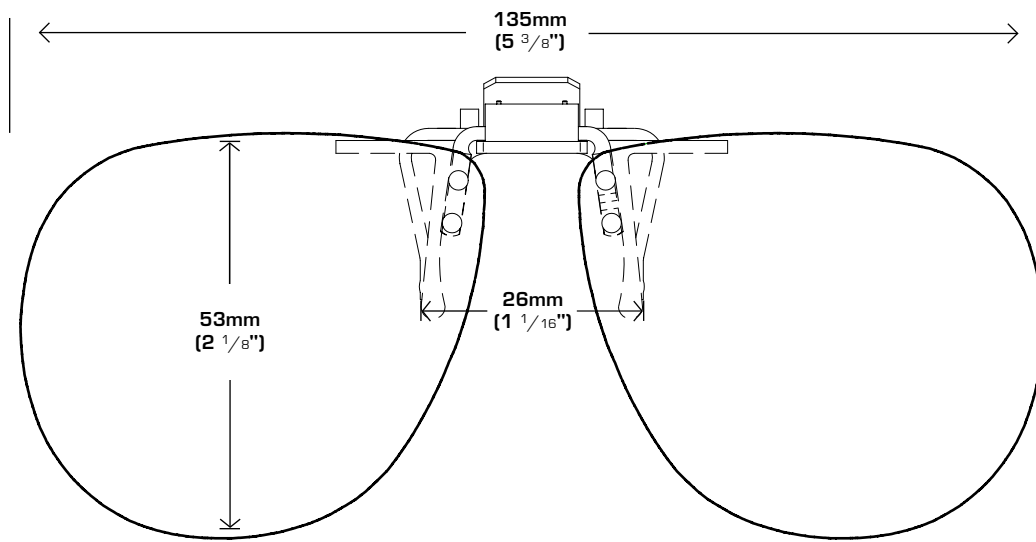

ISOLATE YOUR EYES  
**COCOONS®**

Use the shape illustration below to determine if the AVI 58 Cocoon Flip-Up clip will accurately fit your prescription glasses. To use the fitting guide, print out this form at 100% actual size and then place your prescription glasses face down on the outline of the shape to determine if the shape accurately matches your eyewear.