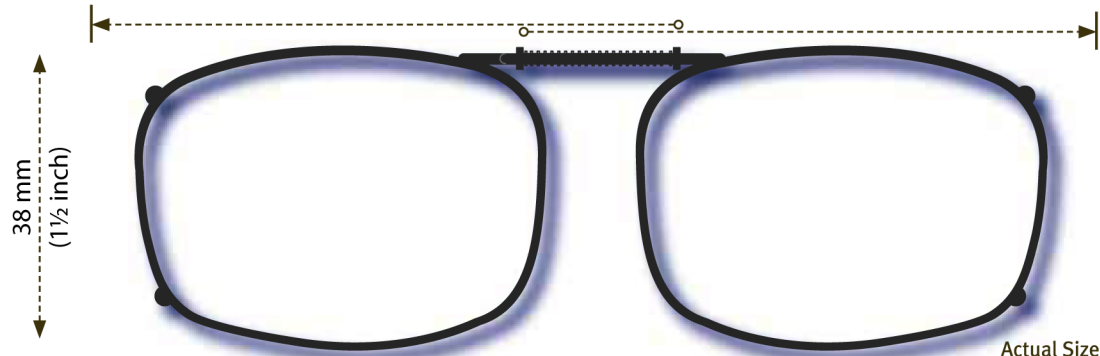

ISOLATE YOUR EYES COCOONS®

Use the shape illustrations below to find the REC 7 size that fits your prescription glasses the most accurately. To find the perfect fit, print out this form at 100% actual size and then place your prescription glasses face down on each shape and choose the one that is closest to the shape of your eyewear.

This clip fits a maximum of 129 mm (5 $\frac{1}{16}$ inches).

■ RECTANGLE 7-50

Actual Size

This clip fits a maximum of 133 mm (5 $\frac{1}{4}$ inches).

■ RECTANGLE 7-52

Actual Size

Included Case