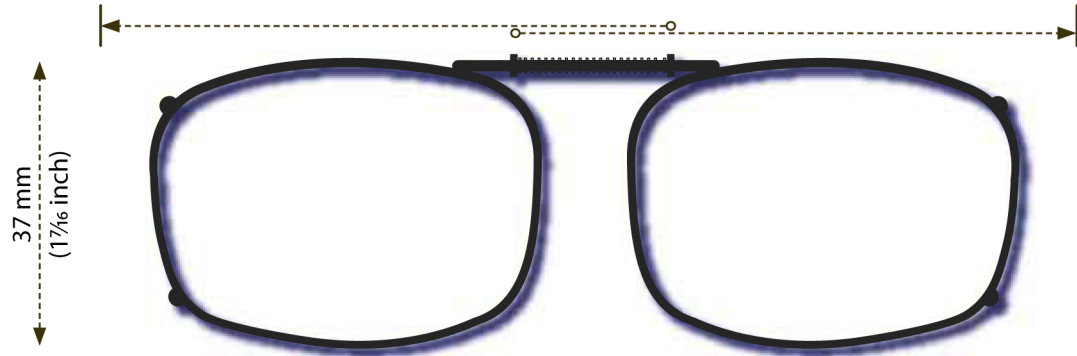

ISOLATE YOUR EYES COCOONS®

Use the shape illustrations below to find the REC 7 size that fits your prescription glasses the most accurately. To find the perfect fit, print out this form at 100% actual size and then place your prescription glasses face down on each shape and choose the one that is closest to the shape of your eyewear.

This clip fits a maximum of 129 mm (5 $\frac{1}{16}$ inches).

■ RECTANGLE 7-50

Actual Size

This clip fits a maximum of 133 mm (5 $\frac{1}{4}$ inches).

■ RECTANGLE 7-52

Actual Size

Included Case